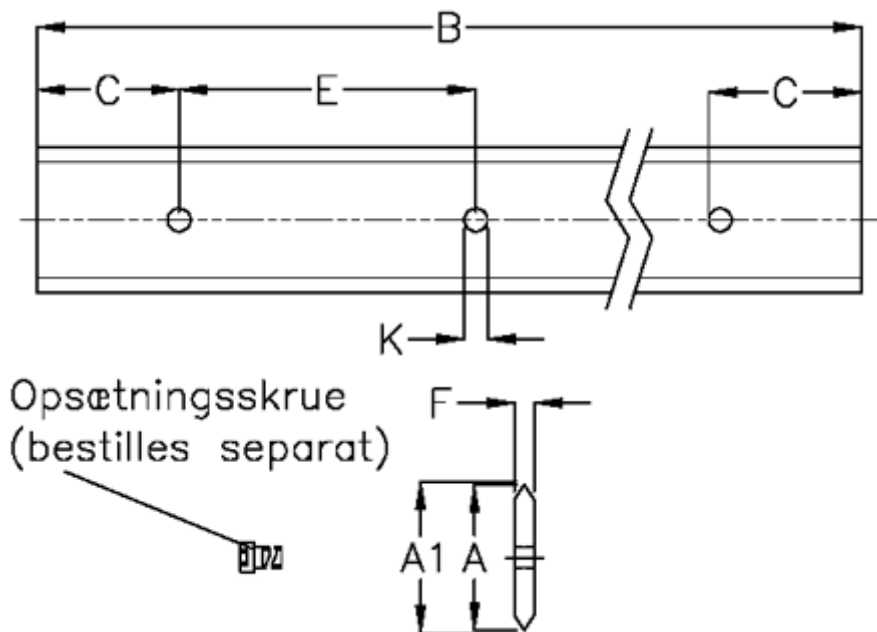

Data Sheet

Article number: 0591241976

Description: Hepco SL2 spacer slide
SS S 50-1976

Measures

A = 50
A1 = 50.83
B = 1976
C = 43.0
E = 90
F = 4.7
For bearing = 25
For screw = M6x16

K = 7.0
Weight kg/1000 = 1700